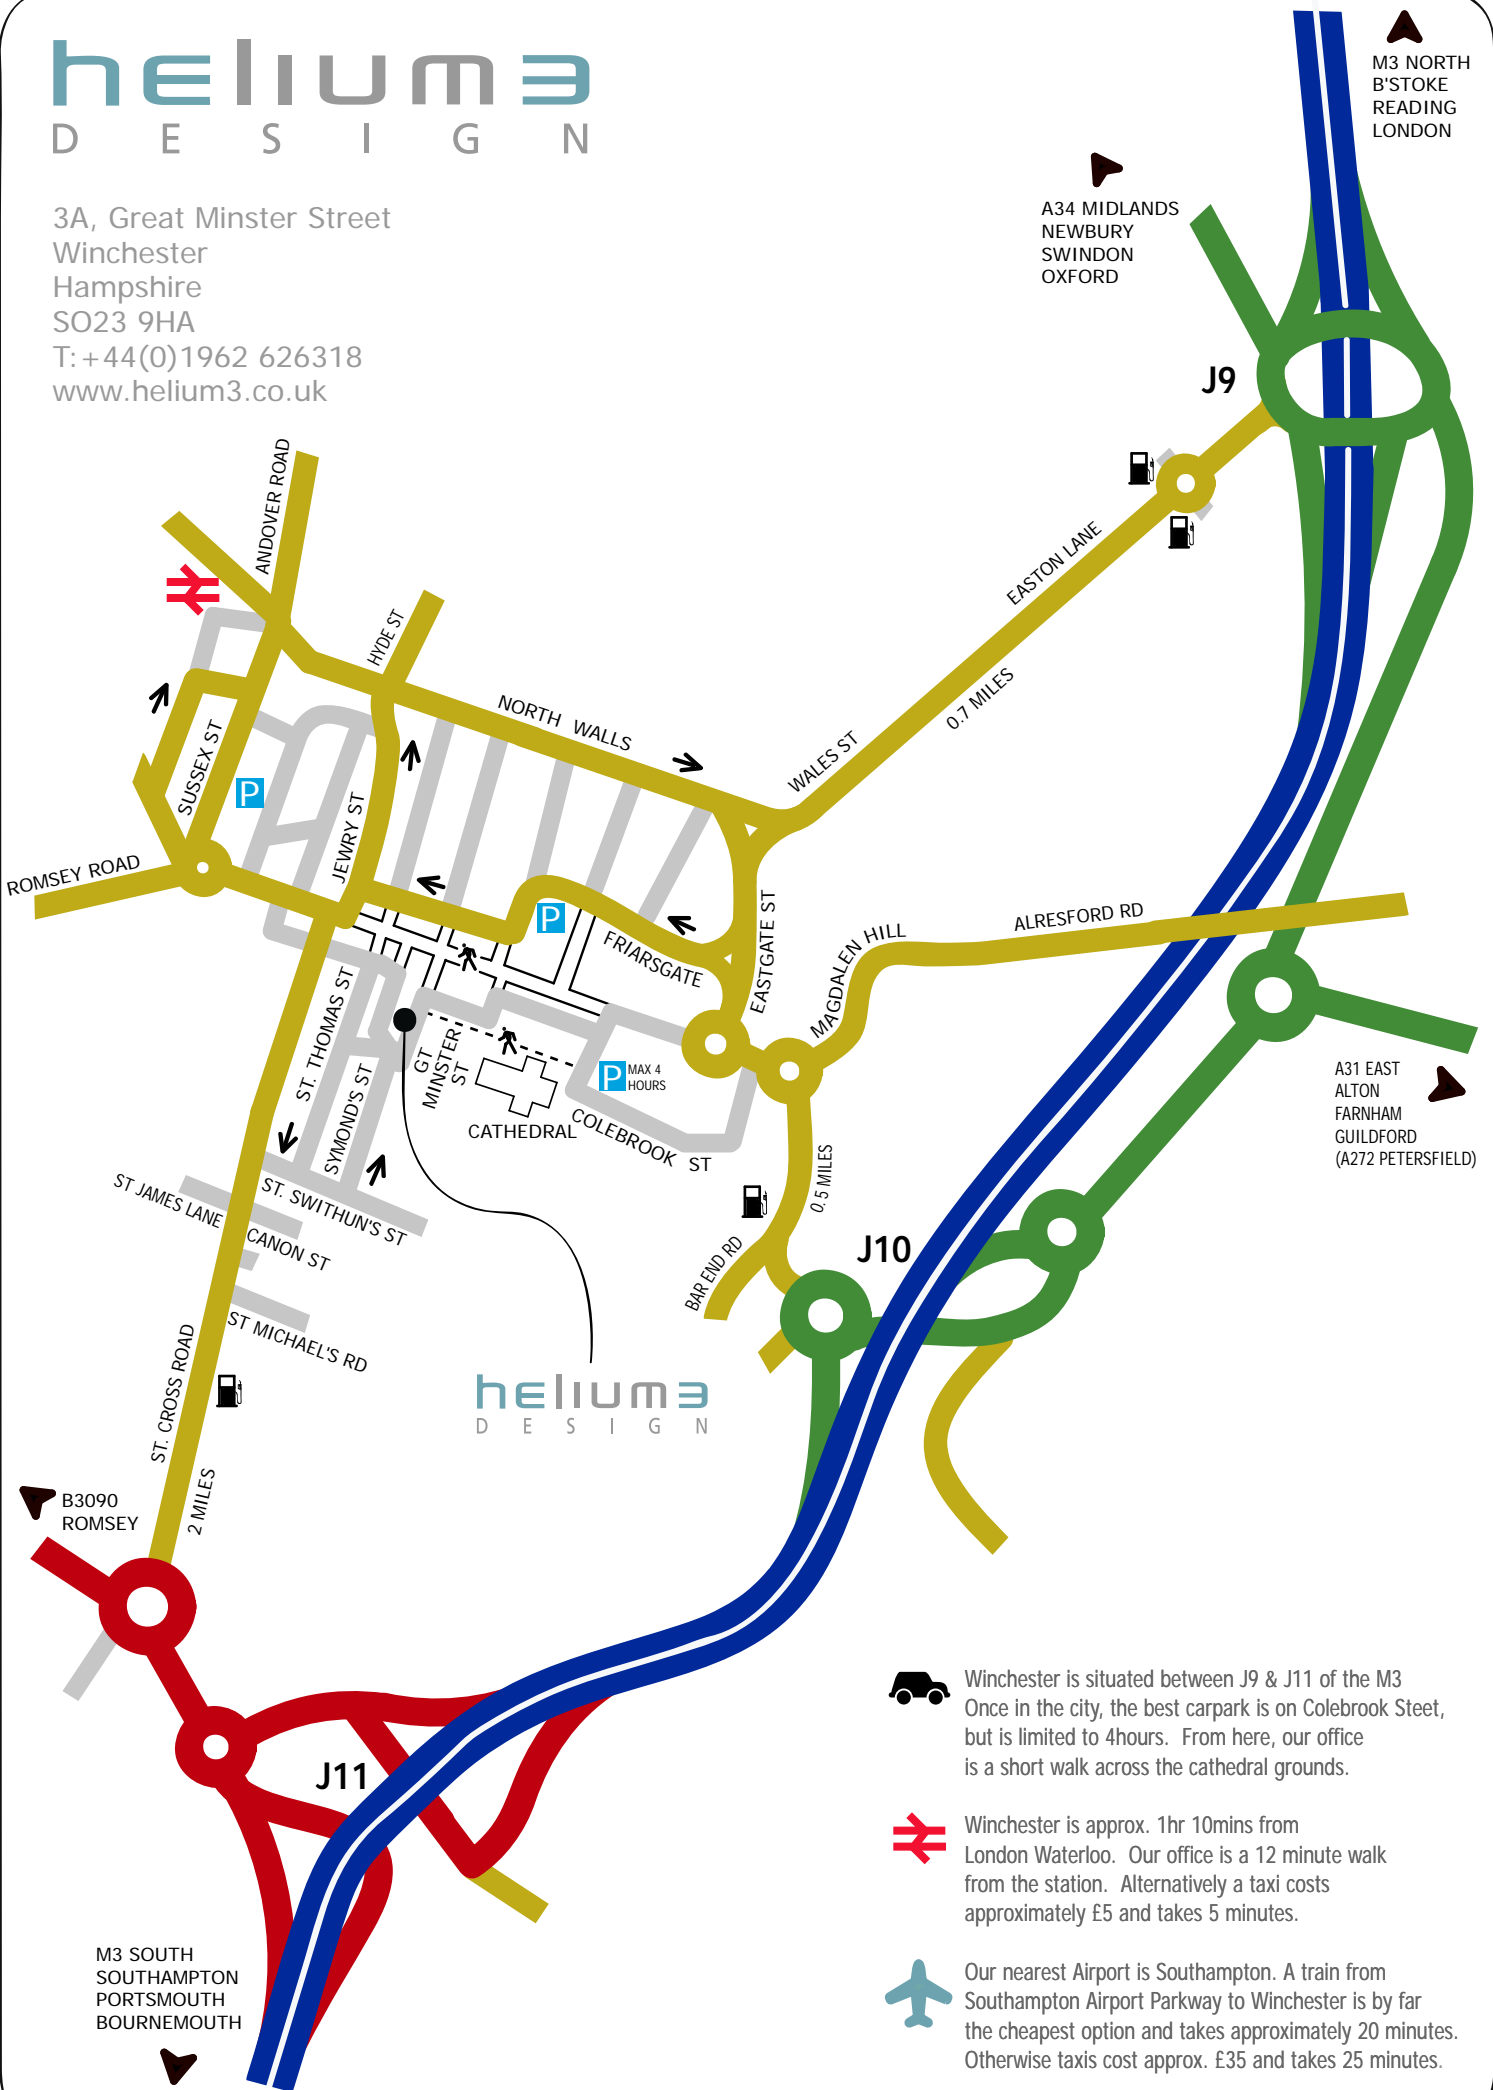

helium3

D E S I G N

3A, Great Minster Street
 Winchester
 Hampshire
 SO23 9HA
 T: +44(0)1962 626318
 www.helium3.co.uk

Winchester is situated between J9 & J11 of the M3
 Once in the city, the best carpark is on Colebrook Steet, but is limited to 4hours. From here, our office is a short walk across the cathedral grounds.

Winchester is approx. 1hr 10mins from London Waterloo. Our office is a 12 minute walk from the station. Alternatively a taxi costs approximately £5 and takes 5 minutes.

Our nearest Airport is Southampton. A train from Southampton Airport Parkway to Winchester is by far the cheapest option and takes approximately 20 minutes. Otherwise taxis cost approx. £35 and takes 25 minutes.